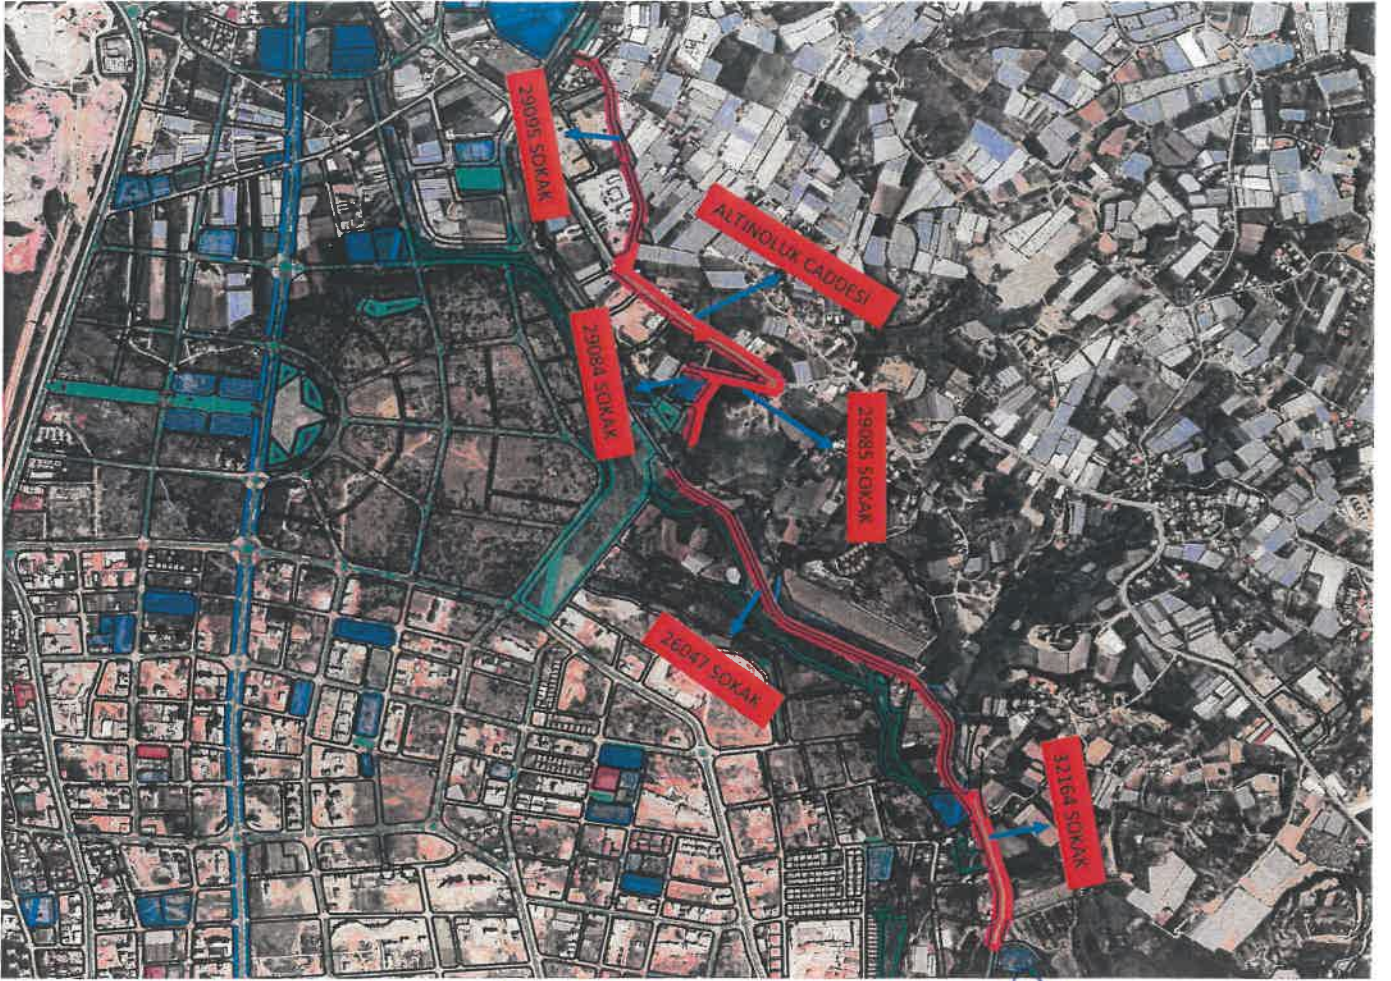

Handwritten blue ink marks, including a signature and a date '11/11'.