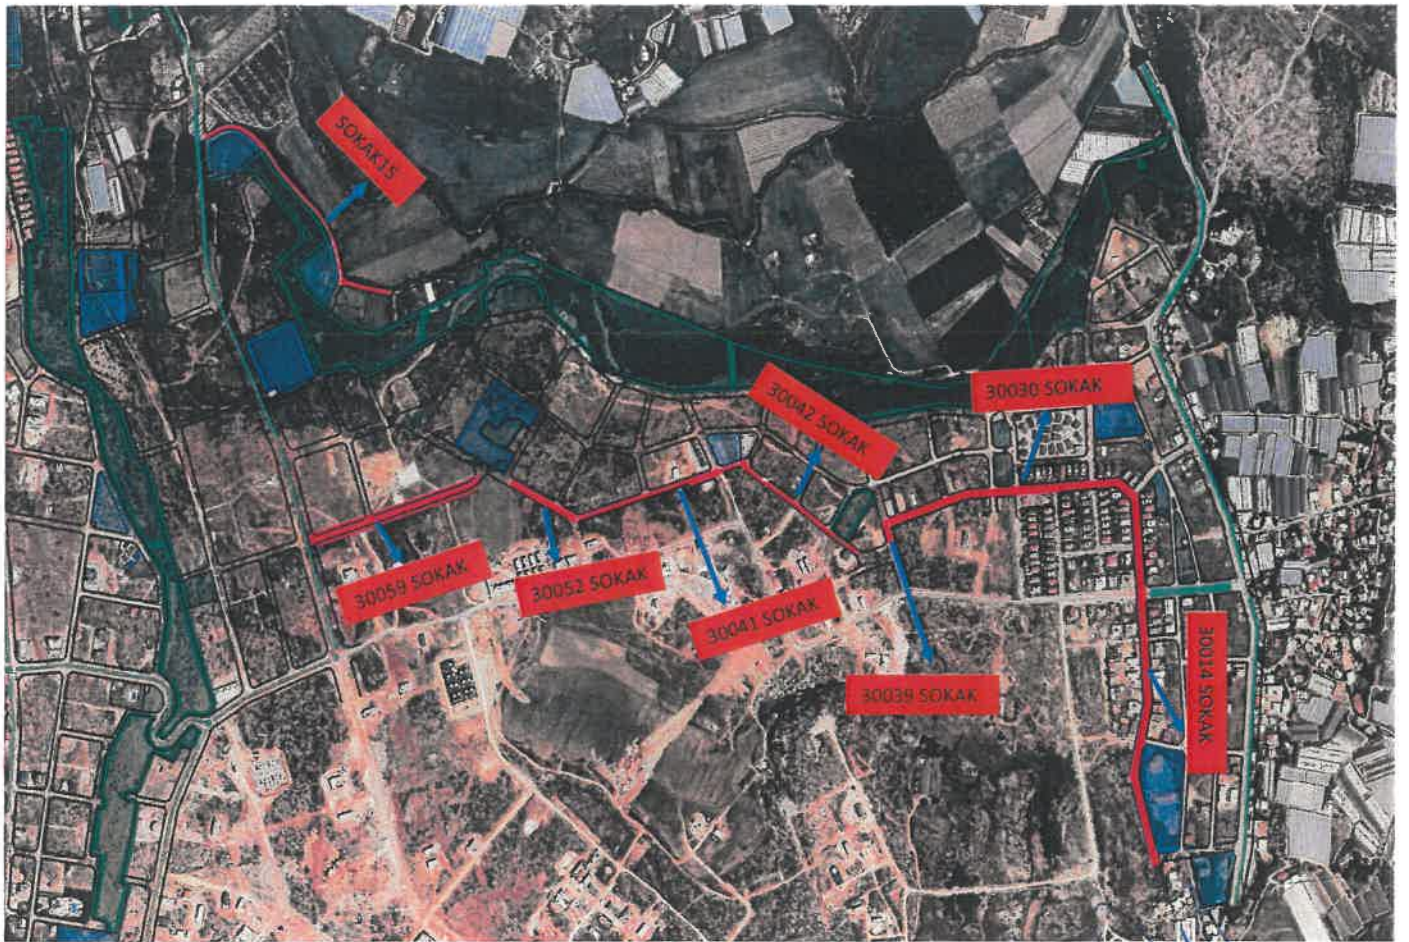

Handwritten signatures in blue ink, including a large stylized signature on the right and several smaller ones to its left.