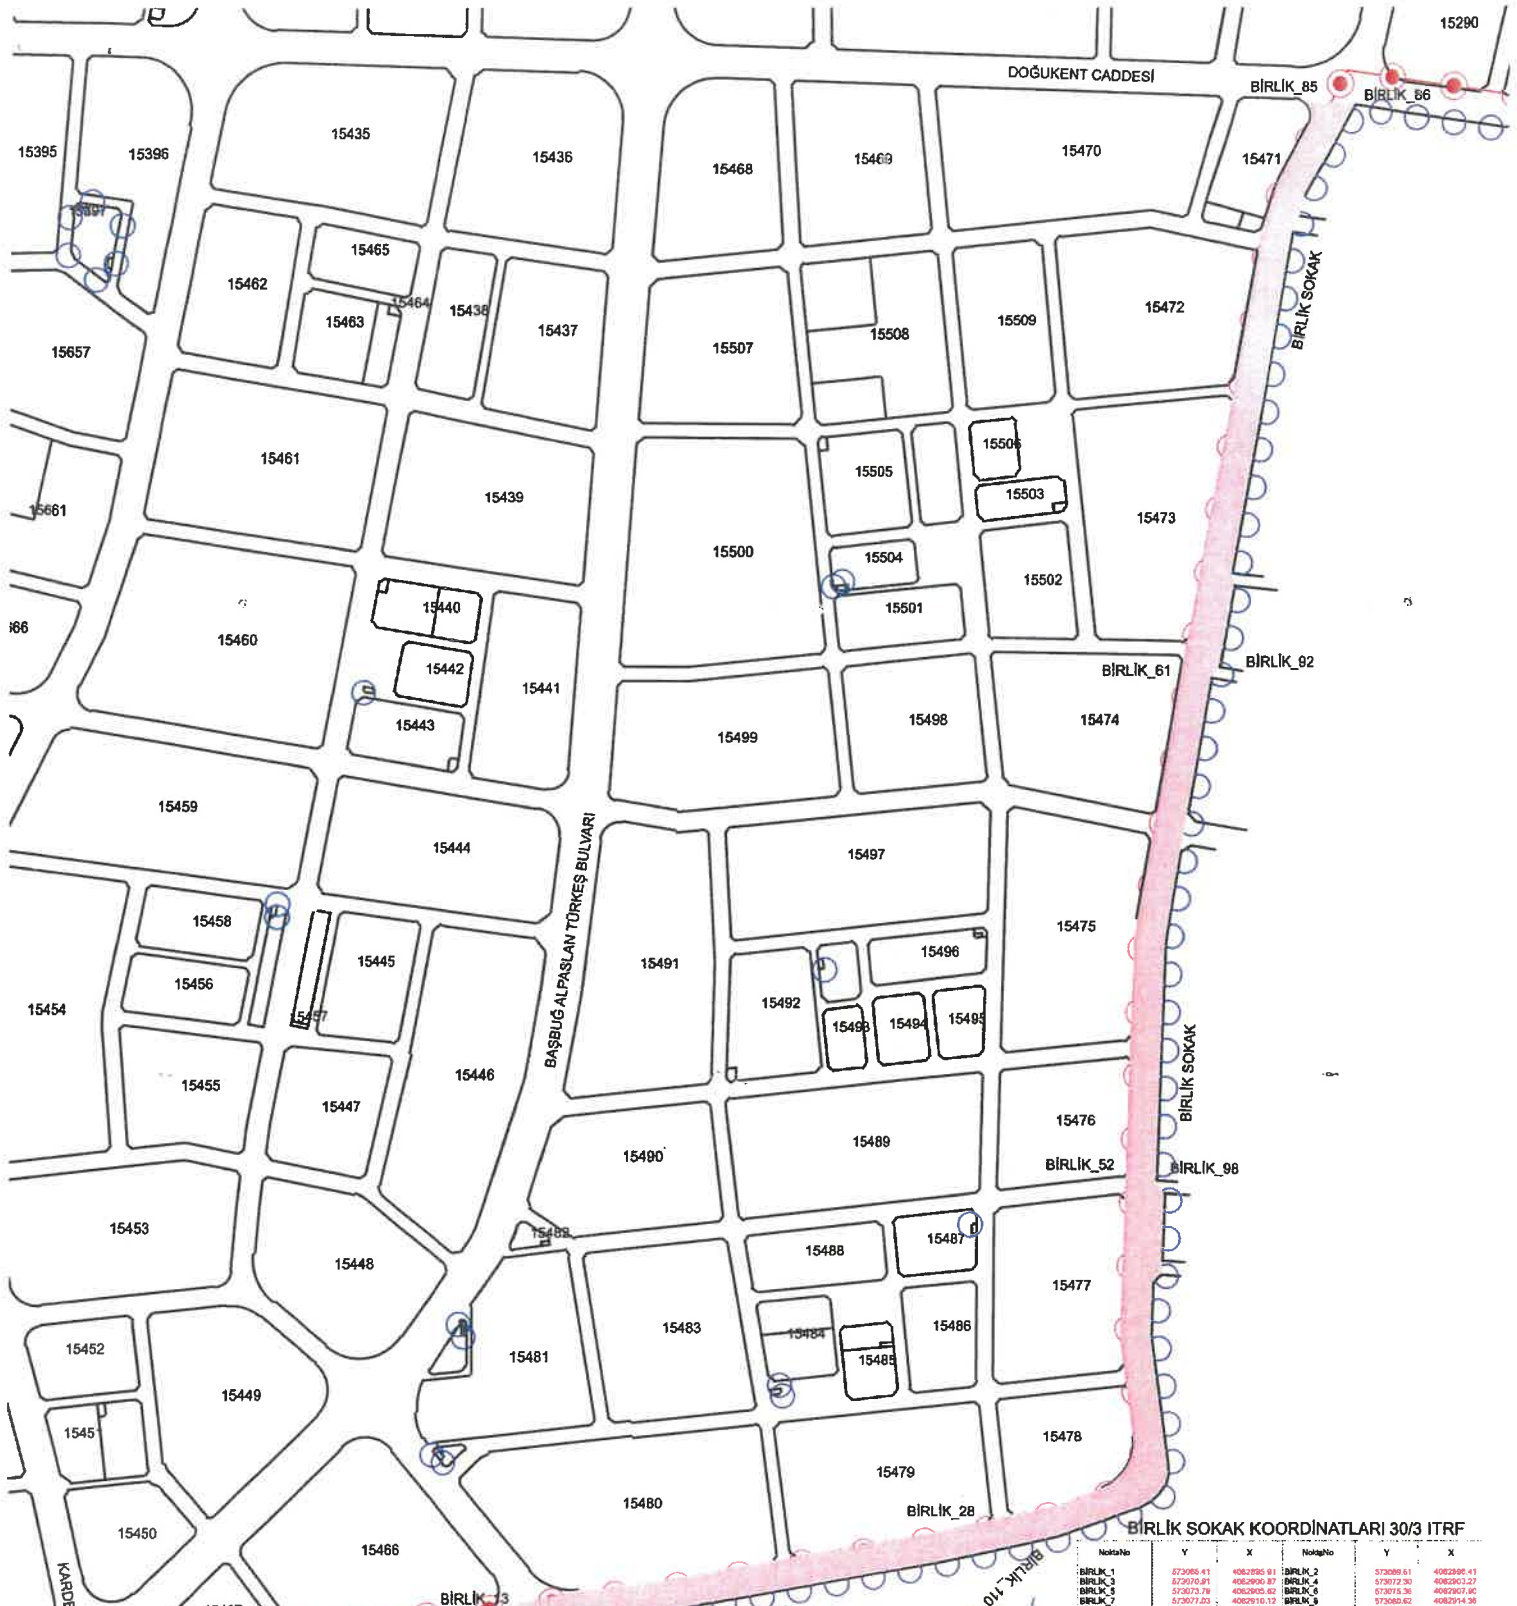

Handwritten signatures and initials in blue ink.

KEMERPAĞZI KUNDU KADIKÖY İL ER CADDESİ ANITLAVYA