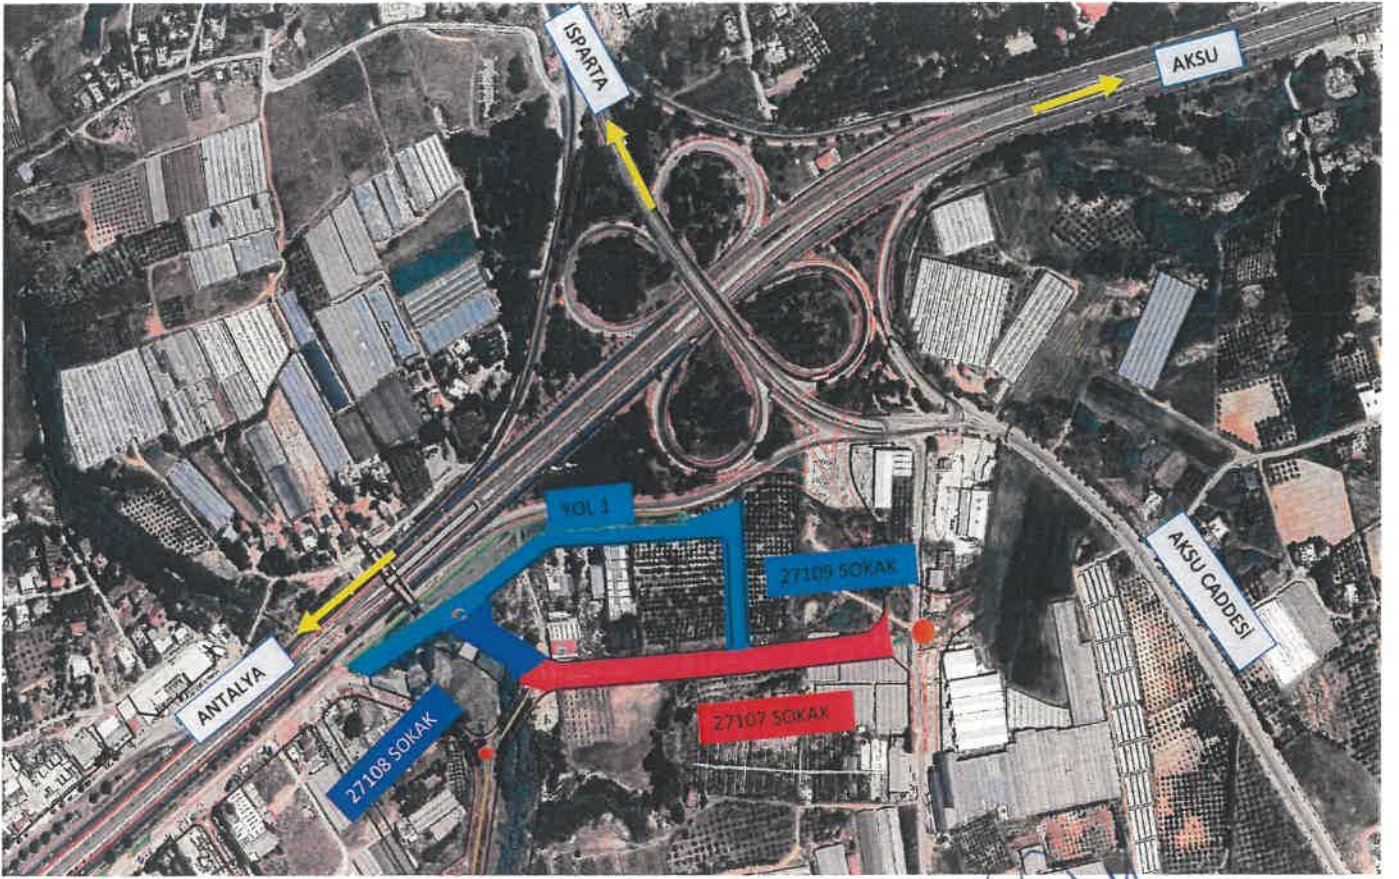

Handwritten signatures and initials in blue ink, including a large stylized signature on the right and several smaller initials or marks to the left.